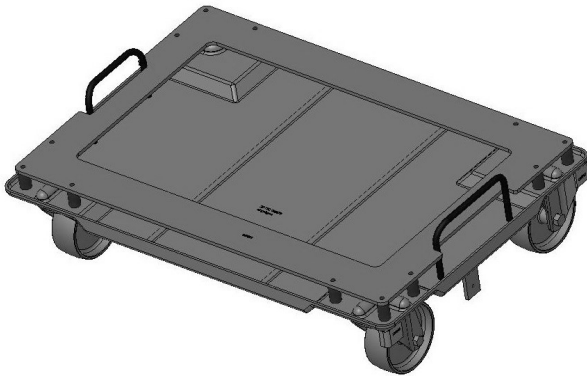

TROLLEYS

Item no. 125373-x0001

Trolleys

BOZ I 630 x 430 mm

moulded, oil-tight version
up to 450 kg

For indoor transport of a stack of boxes

Size 630 x 430 mm

Adapted to automation on request

Optional products can be found in chapter ACCESSORIES

Item no. 125373-x0014

Item no. 125373-x0015

Item no. 125373-x0016

Item no. 125373-x0017

Item no.	Product to be carried	Size of trolley and load	Centering of product	Wheels	Wheel design
125373-x0001	Wire-WPC 600 x 400 mm	630 x 430 mm 450 kg	Handle	Ø 100 mm PA	4 swivel castors
125373-x0014	Box / KLT 600 x 400 mm	630 x 430 mm 450 kg	Centering angle	Ø 100 mm PA	4 swivel castors
125373-x0015	Wire-WPC 600 x 400 mm	630 x 430 mm 450 kg	Handle	Ø 100 mm PA	2 swivel castors 2 fixed castors
125373-x0016	Wire-WPC 600 x 400 mm	630 x 430 mm 300 kg L ges = 758mm	Handle with insertable push holder	Ø 100 mm PA	4 swivel castors
125373-x0017	Wire-WPC 600 x 400 mm	630 x 430 mm 450 kg	Staple bars	Ø 100 mm PA	4 swivel castors

Other models / dimensions on request.

TROLLEYS

Trolleys

BOZ II 630 x 430 mm

moulded, oil-tight version
up to 450 kg

Item no. 201020-x0001

Elevated deposit

For indoor transport of a stack of boxes

Size 630 x 430 mm

Adapted to automation on request

Various wheel qualities (PP, rubber or PU-coated or ESD)

Designed for various boxes / containers (workpiece carriers, boxes, wire baskets or similar)

Various material available (steel, stainless steel, aluminium)